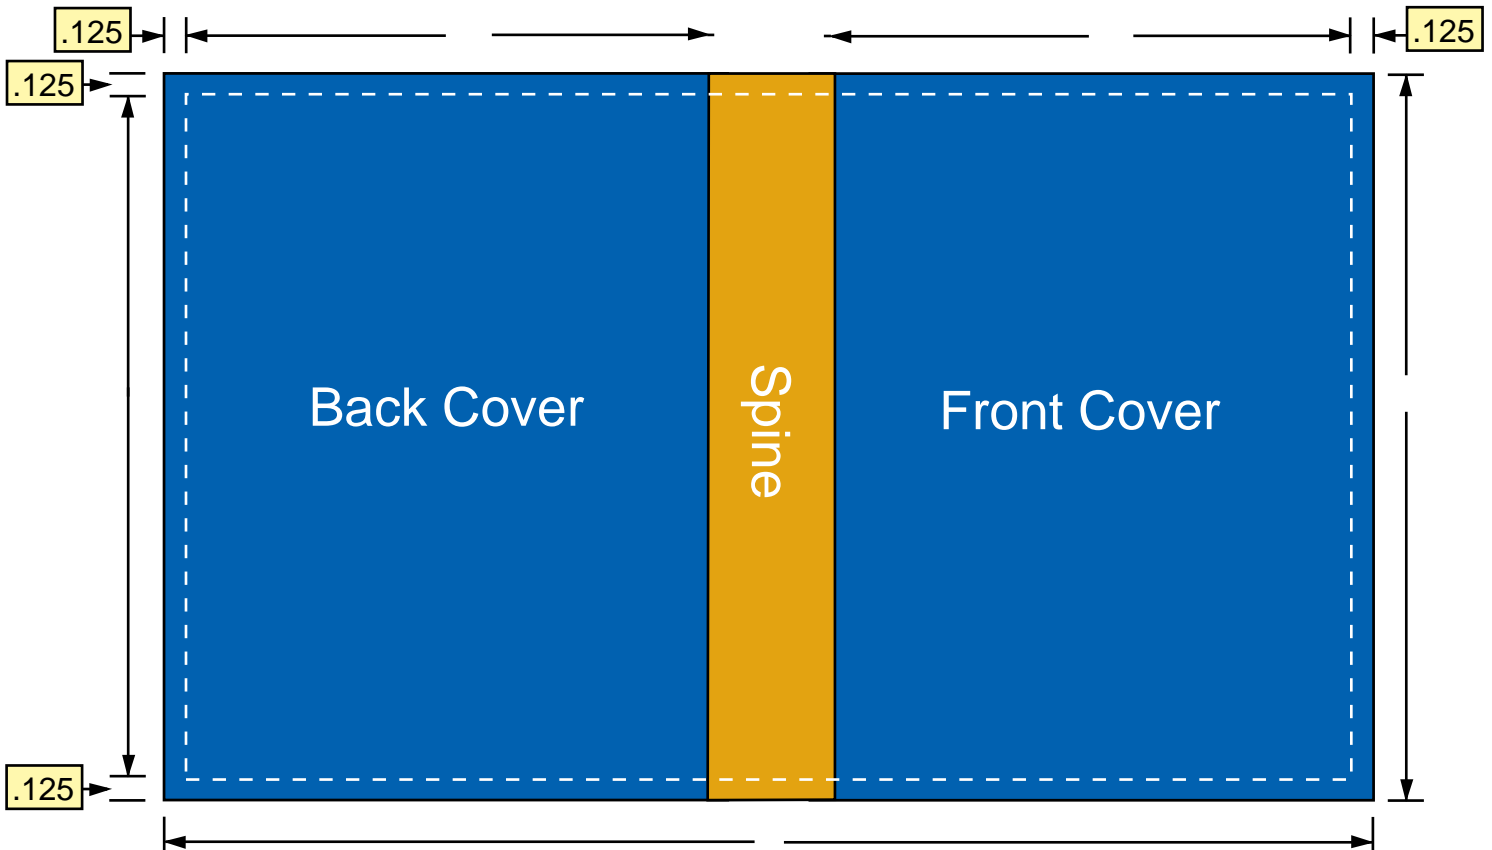

# Perfect Bound Cover Diagram

Fill in your information into the form and your measurements will be automatically calculated.

- Trim Width
- Trim Height
- Paper Stock
- Number of Pages
- Bleed

**Red Boxes**

- The right red box shows the total height plus bleed (.125" bleed on top and bottom).
- The bottom red box shows the total width plus bleed (.125" bleed on left and right).