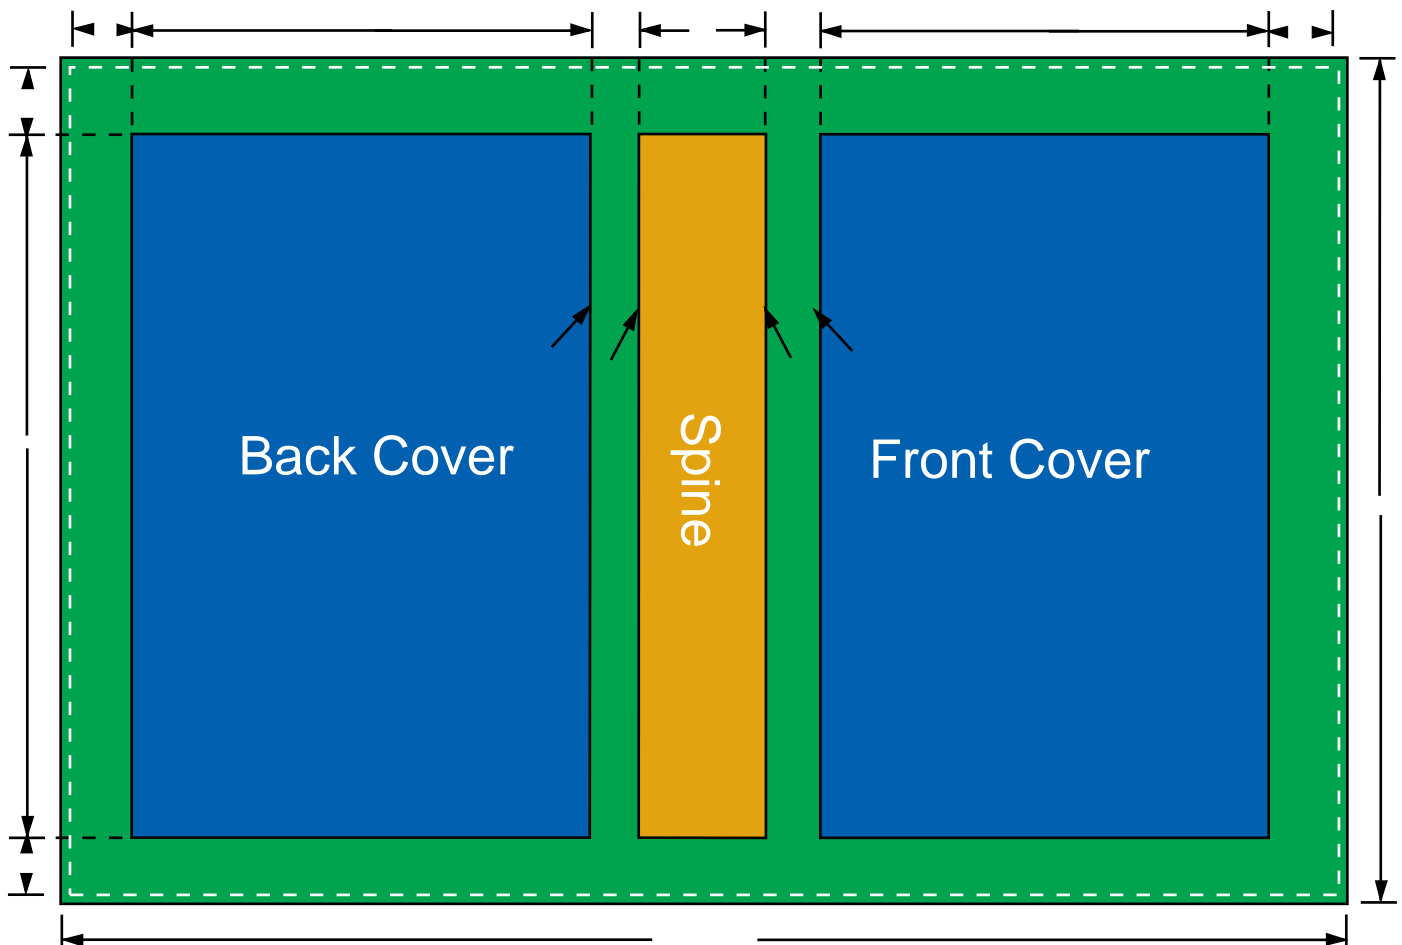

Moffet Case Bound Diagram

Fill in your information into the form and your measurements will be automatically calculated.

Trim Width

Trim Height

Paper Stock

Number of Pages

Bleed

Text Bulk

* Note: If your text bulk is .375" or thicker use our Double Fan Case Bound Diagram.

 **Red Boxes**

- The right red box shows the total height plus bleed (.125" bleed on top and bottom).
- The bottom red box shows the total width plus bleed (.125" bleed on left and right).