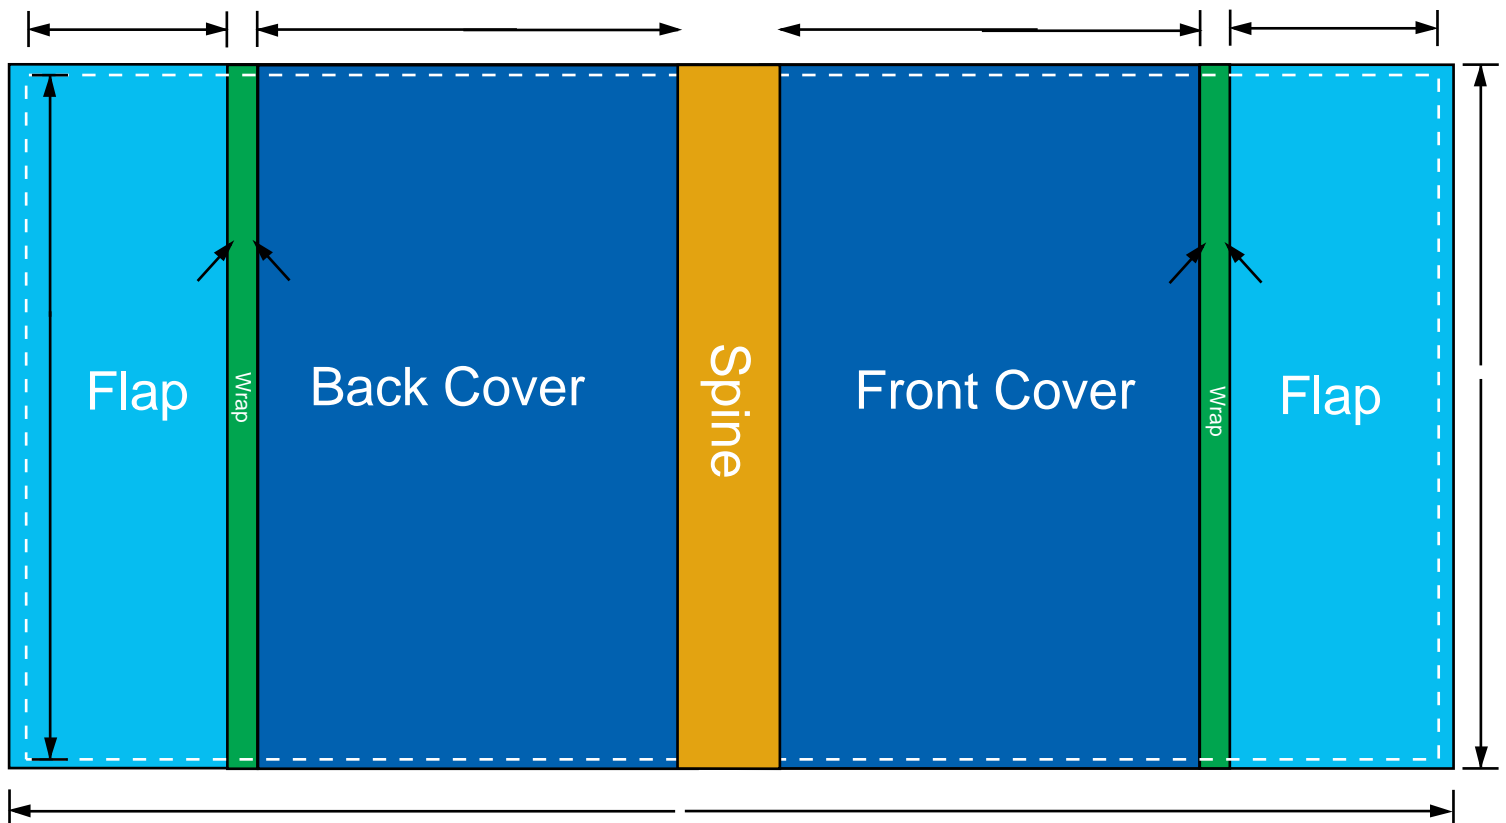

Dust Jacket Diagram

Fill in your information into the form and your measurements will be automatically calculated.

Trim Width

Trim Height

Paper Stock

Number of Pages

Bleed

Red Boxes

- The right red box shows the total height plus bleed (.125" bleed on top and bottom).
- The bottom red box shows the total width plus bleed (.125" bleed on left and right).