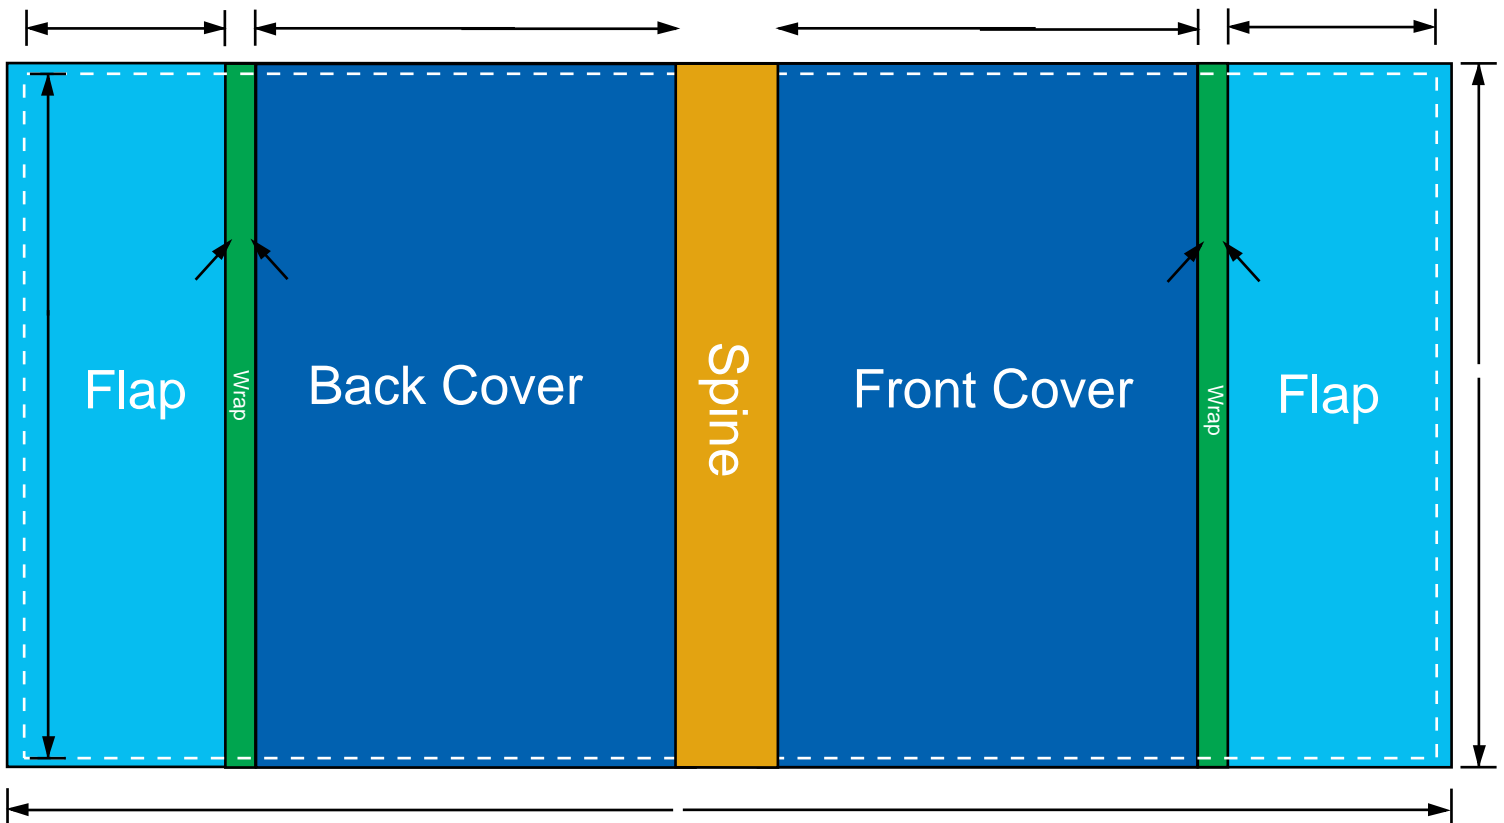

Dust Jacket Diagram

Fill in your information into the form and your measurements will be automatically calculated.

Trim Width

Trim Height

Paper Stock

Number of Pages

Bleed

Red Boxes

- The right red box shows the total height plus bleed (.125" bleed on top and bottom).
- The bottom red box shows the total width plus bleed (.125" bleed on left and right).